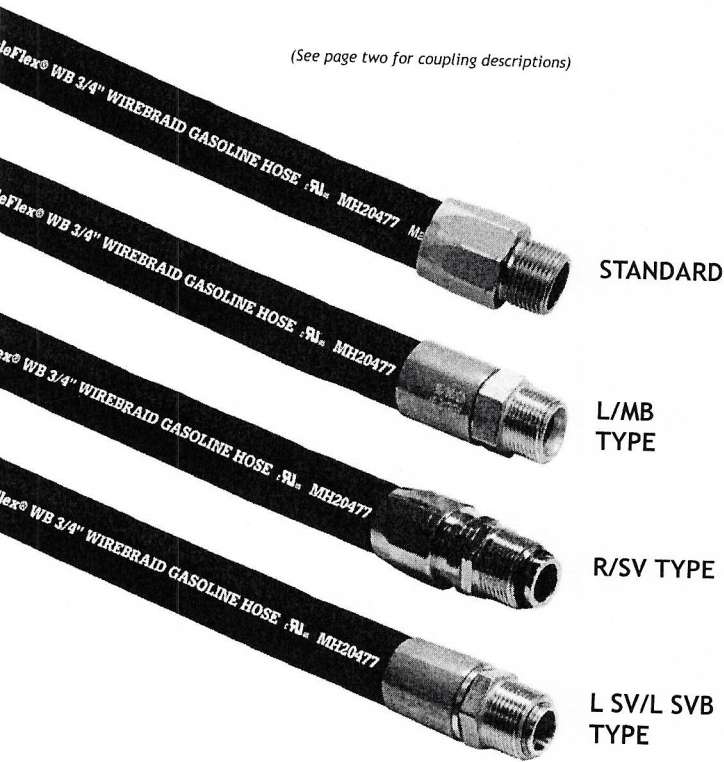

Wirebraid Gasoline Pump Hose.

- Recommended anywhere a hardwall or softwall hose is appropriate.
- Recommended for all gasoline and gasoline/Ethanol blends at Ethanol levels designated as "gasohol" (E15 maximum or less), diesel fuel and diesel fuel/biodiesel blends with nominal biodiesel concentrations up to 20% (B0-B20), kerosene and fuel oil (heating oil), leaded and unleaded gasoline.
- Resistant to crushing and stands up to run-over.
- Highly resistant to cuts, abrasions, sun and weather.
- Flexibility of a softwall, durability of a hardwall.
- Assures accurate readings at the pump.
- Will not mark or scratch vehicle finishes.
- Hose material is private branded and UL Listed to UL 330 and CAN/ULC-S612-99.
- All curb pump hose assemblies are 100% pressure tested, inspected for electrical continuity and sample pull tested.

(See page two for coupling descriptions)

Wirebraid Hoses

MODEL NO.	DESCRIPTION	SHIPPING WEIGHT LBS (KG)
5/8" HOSES		
CP10WB08	5/8" Wirebraid 8' Assembly Hose	2.8 (1.3)
CP10WB09	5/8" Wirebraid 9' Assembly Hose	3.2 (1.4)
CP10WB09.5	5/8" Wirebraid 9.5' Assembly Hose	3.3 (1.5)
CP10WB10	5/8" Wirebraid 10' Assembly Hose	3.5 (1.6)
CP10WB14	5/8" Wirebraid 14' Assembly Hose	4.9 (2.2)
3/4" HOSES		
CP12WB04	3/4" Wirebraid 4' Assembly Hose	1.7 (0.8)
CP12WB05	3/4" Wirebraid 5' Assembly Hose	2.1 (1.0)
CP12WB06	3/4" Wirebraid 6' Assembly Hose	2.5 (1.1)
CP12WB08	3/4" Wirebraid 8' Assembly Hose	3.4 (1.5)
CP12WB09	3/4" Wirebraid 9' Assembly Hose	3.8 (1.7)
CP12WB09SV	3/4" Wirebraid 9' Assembly Hose Swivel	3.8 (1.7)
CP12WB10	3/4" Wirebraid 10' Assembly Hose	4.2 (1.9)
CP12WB12	3/4" Wirebraid 12' Assembly Hose	5.0 (2.3)
CP12WB12SV	3/4" Wirebraid 12' Assembly Hose Swivel	5.0 (2.3)
CP12WB12X	3/4" Wirebraid 12' Assembly Hose Bulk	5.0 (2.3)
CP12WB14	3/4" Wirebraid 14' Assembly Hose	5.9 (2.7)
CP12WB15SV	3/4" Wirebraid 15' Assembly Hose Swivel	6.3 (2.9)
CP12WB16	3/4" Wirebraid 16' Assembly Hose	6.7 (3.0)
CP12WB20	3/4" Wirebraid 20' Assembly Hose	8.4 (3.8)
CP12WB14L	3/4" Wirebraid 14' Assembly Hose	5.9 (2.7)
CP12WB14SV	3/4" Wirebraid 14' Assembly Hose Swivel	5.9 (2.7)
CP12WB14LSV	3/4" Wirebraid 14' Assembly Hose Swivel	5.9 (2.7)

1" HOSES

CP16WB04	1" Wirebraid 4' Assembly Hose	2.0 (0.9)
CP16WB06	1" Wirebraid 6' Assembly Hose	3.0 (1.4)
CP16WB08	1" Wirebraid 8' Assembly Hose	4.0 (1.8)
CP16WB09	1" Wirebraid 9' Assembly Hose	4.5 (2.0)
CP16WB10	1" Wirebraid 10' Assembly Hose	5.0 (2.3)
CP16WB10X	1" Wirebraid 10' Assembly Hose Bulk	5.0 (2.3)
CP16WB100SV	1" Wirebraid 100' Assembly Hose Swivel	50.0 (22.7)
CP16WB12	1" Wirebraid 12' Assembly Hose	6.0 (2.7)
CP16WB12SV	1" Wirebraid 12' Assembly Hose Swivel	6.0 (2.7)
CP16WB13	1" Wirebraid 13' Assembly Hose	6.5 (3.0)
CP16WB14	1" Wirebraid 14' Assembly Hose	7.0 (3.2)
CP16WB14X	1" Wirebraid 14' Assembly Hose Bulk	7.0 (3.2)
CP16WB16	1" Wirebraid 16' Assembly Hose	8.0 (3.6)
CP16WB18	1" Wirebraid 18' Assembly Hose	9.0 (4.1)
CP16WB18X	1" Wirebraid 18' Assembly Hose Bulk	9.0 (4.1)
CP16WB20	1" Wirebraid 20' Assembly Hose	10.0 (4.5)
CP16WB20X	1" Wirebraid 20' Assembly Hose Bulk	10.0 (4.5)
CP16WB30	1" Wirebraid 30' Assembly Hose	15.0 (6.8)
CP16WB50SV	1" Wirebraid 50' Assembly Hose Swivel	25.0 (11.3)

Construction

Tube	Black Nitrile
Cover	Black CPE (chlorinated polyethylene), wrap impression
Reinforcement	One wirebraid with full diameter grounding sheath
Temperature Range	-40°F to +180°F (-40°C to +82°C)

WARNING: Cancer and Reproductive Harm - www.P65Warnings.ca.gov