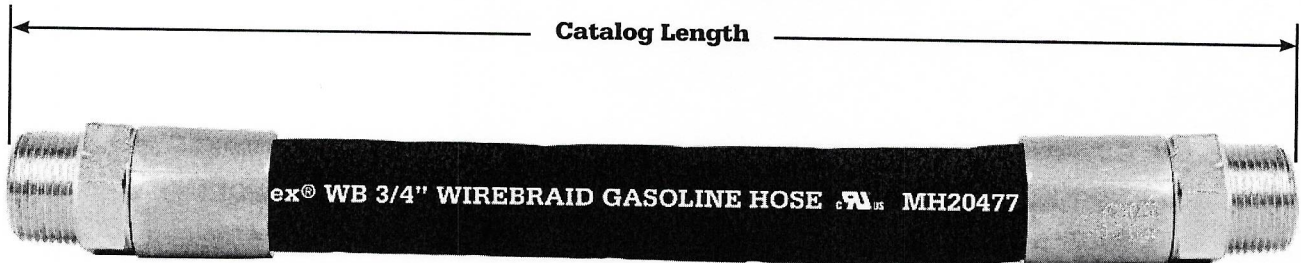

Husky
GENERAL FUELING PRODUCTS

EagleFlex®

Wirebraid

Wirebraid Gasoline Pump Hose.

System Options

Available in these Sizes

Size	ID		NOM OD		MAX WP		WEIGHT	
	MM	IN	MM	IN	PSI	MPA	LB/FT	KG/M
5/8"	16	0.97	25	1.00	150	1.03	0.35	0.52
3/4"	19	1.10	28	1.10	150	1.03	0.42	0.63
1"	25	1.34	34	1.34	150	1.03	0.50	0.74

Couplings

Permanent internally expanded fixed chrome plated brass (X type) or external crimp zinc (L type).

Reattachable fixed (R type) and reattachable swivel (SV type) 3/4" and 1" male NPT. UL does not recognize field installation of reattachable fittings.

External crimp zinc swivel 3/4" and 1" male NPT (L SV type) or 3/4" male BSPP (L SVB type).

2325 Husky Way • Pacific, MO 63069
(800) 325-3558 • Fax (636) 825-7300
www.husky.com • sales@husky.com

MADE IN THE U.S.A.