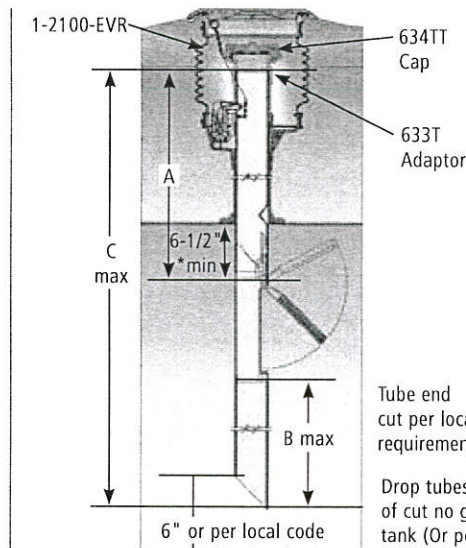

Typical Application Assembly

Installation schematic typical; exact dimensions will vary with tank configuration.

61SO-4000

* From inside wall of tank to bottom of upper tube

61SOK Float Kit Instruction Sheet Order Number: **H11403PA**

Replacement Parts

Part #	Description
61SOK-0001	Float Kit
C03899M	Two-Point Inlet Tube
C03632M	Coaxial Inlet Tube
D01756	Inlet Tube/Adaptor Assy. for 61SOP
H11931M	Drop Tube O-Ring
C03749	Trap Door Assy. (Remote)

Tube end cut per local requirements

Drop tubes shall be cut at a 45° angle, with the top of cut no greater than 6" from the bottom of the tank (Or per local regulations)

Ordering Specifications

Product/ Suffix #	Description	A-Upper Tube Length		B-Lower Tube Length		C-Overall Length		Max. Riser Length		Max. Nominal Tank Dia.		Max. Actual Tank Dia.		Weight	
		in.	m	in.	m	in.	m	in.	m	in.	m	in.	m	lbs.	kg
61SOM-412C-EVR*‡	CARB 4", two-point, ethanol/methanol	120	3.1	not included		233 ³ / ₈	5.9	113 ¹ / ₂	2.9	120	3.1	126	3.2	25	11
61SOC-4001	Coaxial	60	1.5	83	2.1	154 ³ / ₈	3.9	53 ¹ / ₂	1.4	96	2.4	107	2.7	16	7
61SOC-4011	Coaxial	120	3.1	102	2.6	233 ³ / ₈	5.9	113 ¹ / ₂	2.9	120	3.1	126	3.2	25	11
61SOP-4002	CARB, pop. coaxial	60	1.5	83	2.1	154 ³ / ₈	3.9	53 ¹ / ₂	1.4	96	2.4	107	2.7	20	9
61SOP-4012	CARB, pop. coaxial	108	2.7	102	2.6	221 ³ / ₈	5.6	101 ¹ / ₂	2.6	120	3.1	126	3.2	27	12
61SOCM-4000*‡	Coaxial, ethanol/methanol	60	3.1	not included		233 ³ / ₈	5.9	113 ¹ / ₂	2.9	120	3.1	126	3.2	25	11
61SOR-4000**	Remote	72	1.8	83	2.1	166 ³ / ₈	4.2	65 ¹ / ₂	1.7	96	2.4	107	2.7	19	9