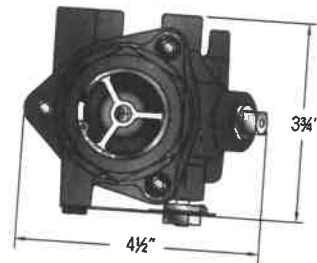

Dimensions

Female Double Poppet