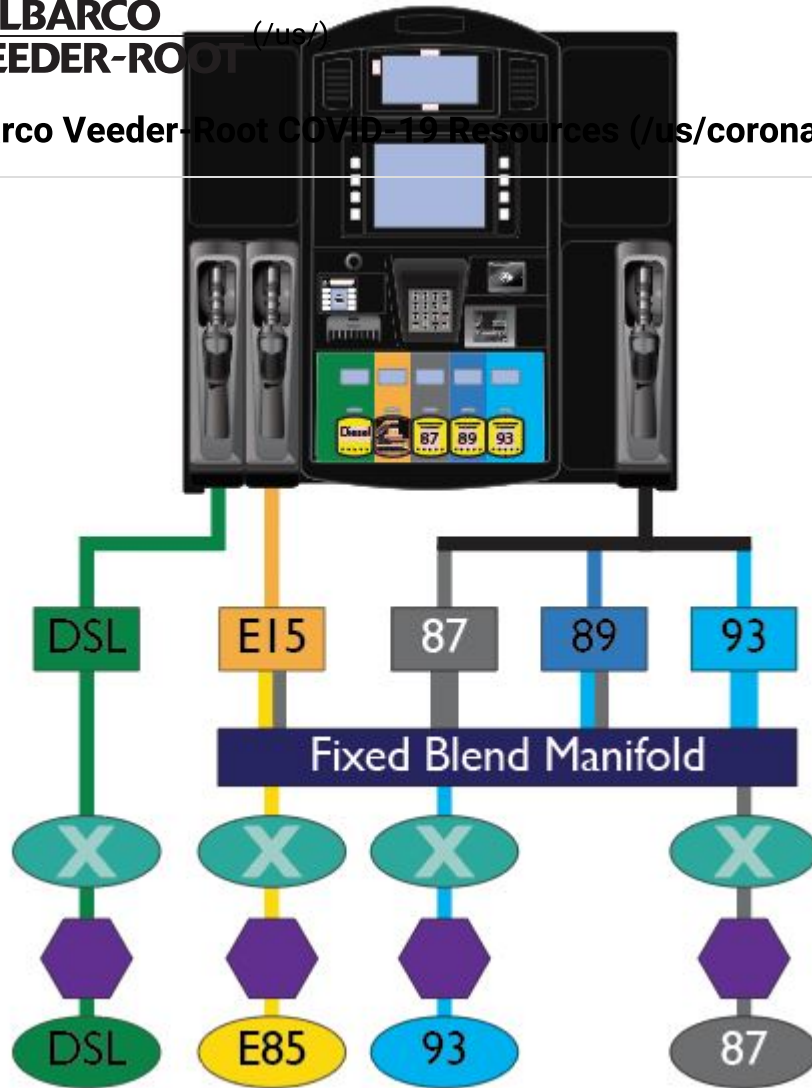

## **Gilbarco Veeder-Root COVID-19 Resources (/us/coronavirus-covid-19-resources-c-stores-and-gas-stations)**

 Underground Storage Tanks

 Hoses

Gilbarco Veeder-Root COVID-19 Resources ([/us/coronavirus-covid-19-resources-c-stores-and-gas-stations](https://www.gilbarco.com/us/coronavirus-covid-19-resources-c-stores-and-gas-stations))