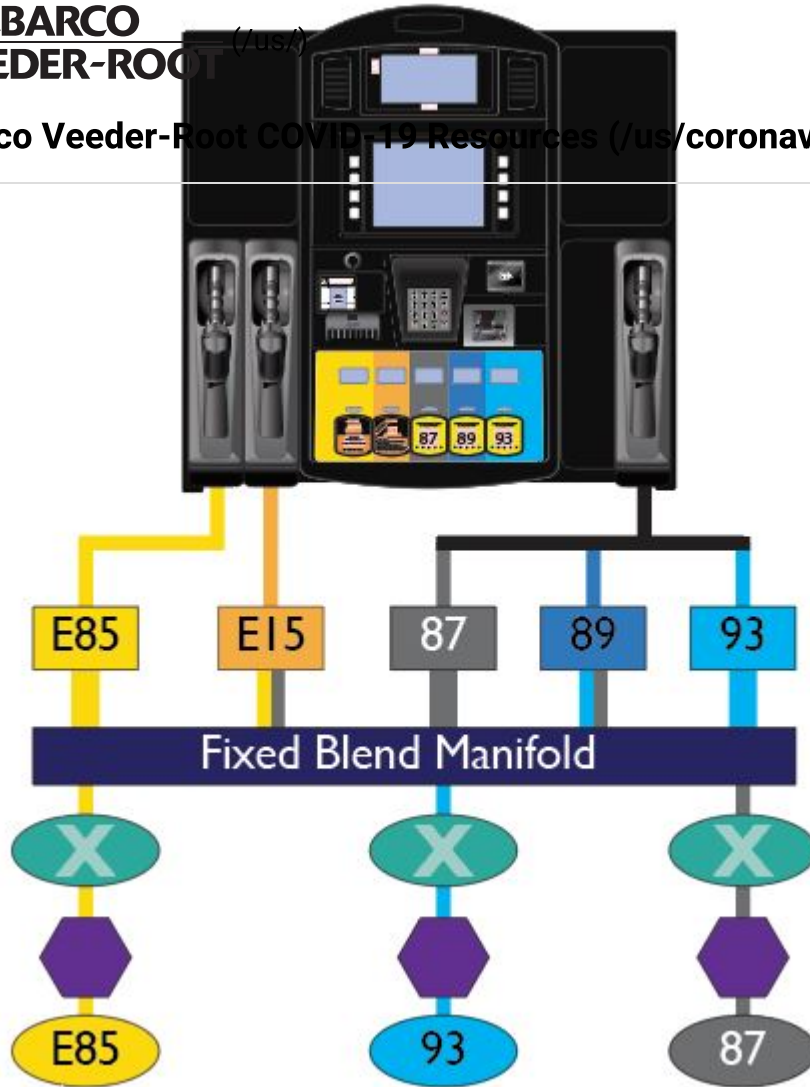

Gilbarco Veeder-Root COVID-19 Resources (/us/coronavirus-covid-19-resources-c-stores-and-gas-stations)

NF1 FOR ENCORE 700S

For the retailer who wants to offer E85, E15, and three standard grades through three hoses per side.