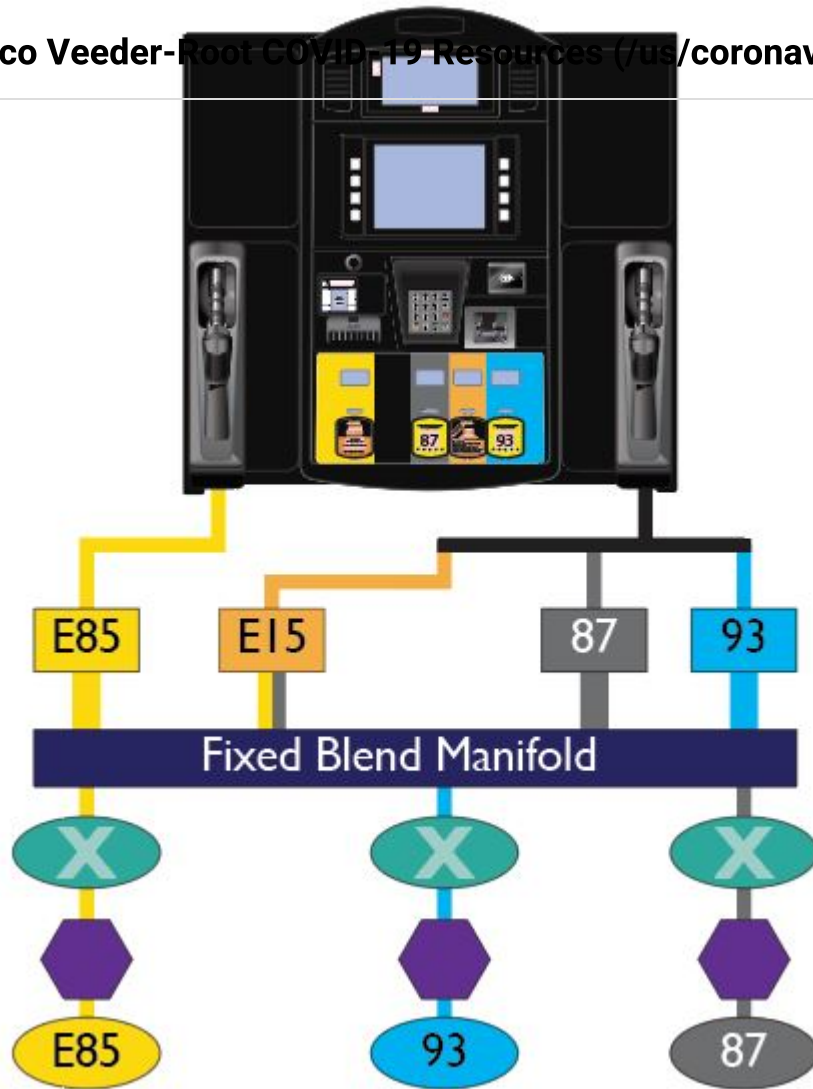

Gilbarco Veeder-Root COVID-19 Resources (/us/coronavirus-covid-19-resources-c-stores-and-gas-stations)

NF0 FOR ENCORE 700S