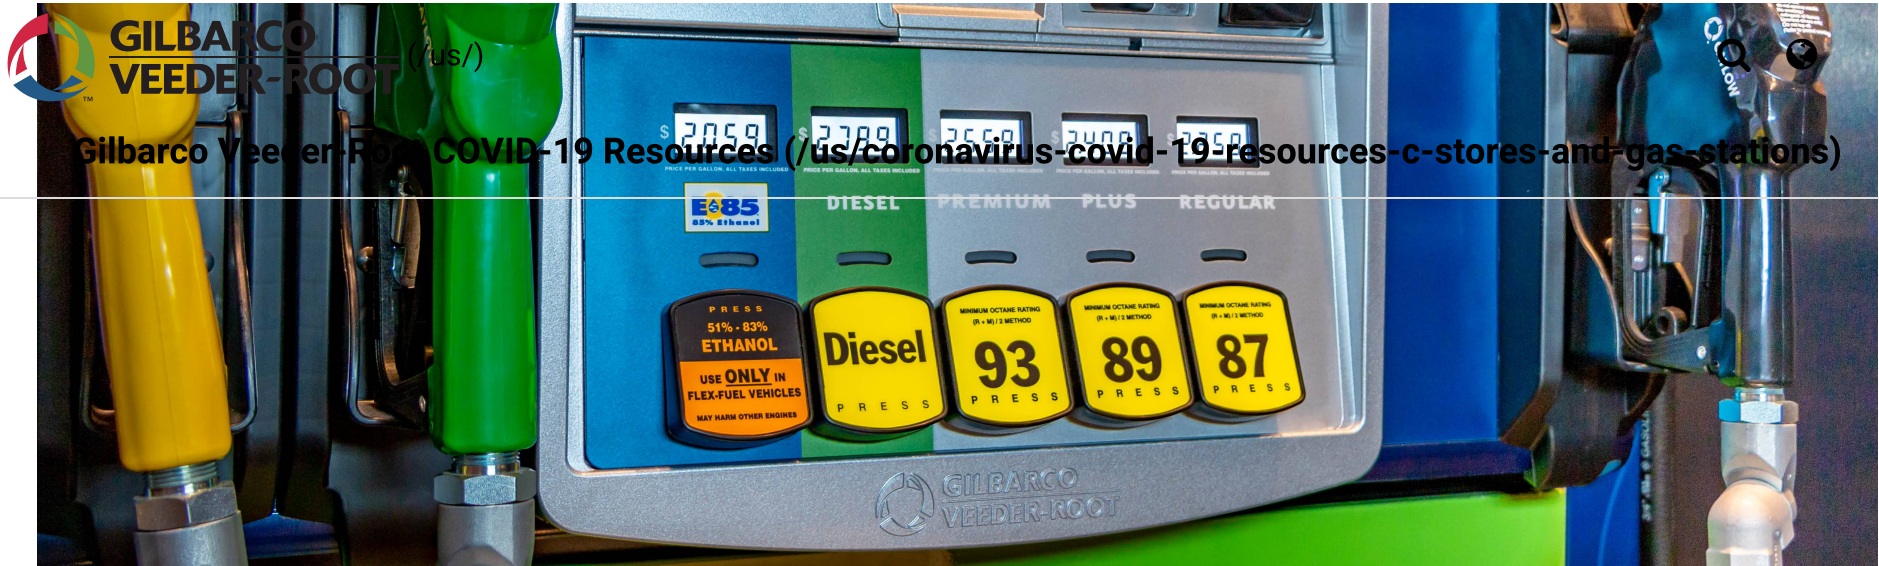

Smart Investment

Environmentally smart options combine five fueling choices in one dispenser, which helps you establish a leadership position in alternative fuels, building your brand and inspiring loyalty. Fuel-friendly internal components optimize use with biodiesel, E85, LPG, CNG and hydrogen.

Familiar Payment

Business-friendly payment options include a contactless card reader, and two-year parts and labor warranty on all new Encore flex-fuel dispensers.

User-friendly Interface

More than two hoses per side clearly marks mid-level ethanol blends and prevents misfueling at your island. The 10.4" color screen gives you more real estate to optimize forecourt merchandising with Applause TV or Applause Media System options.