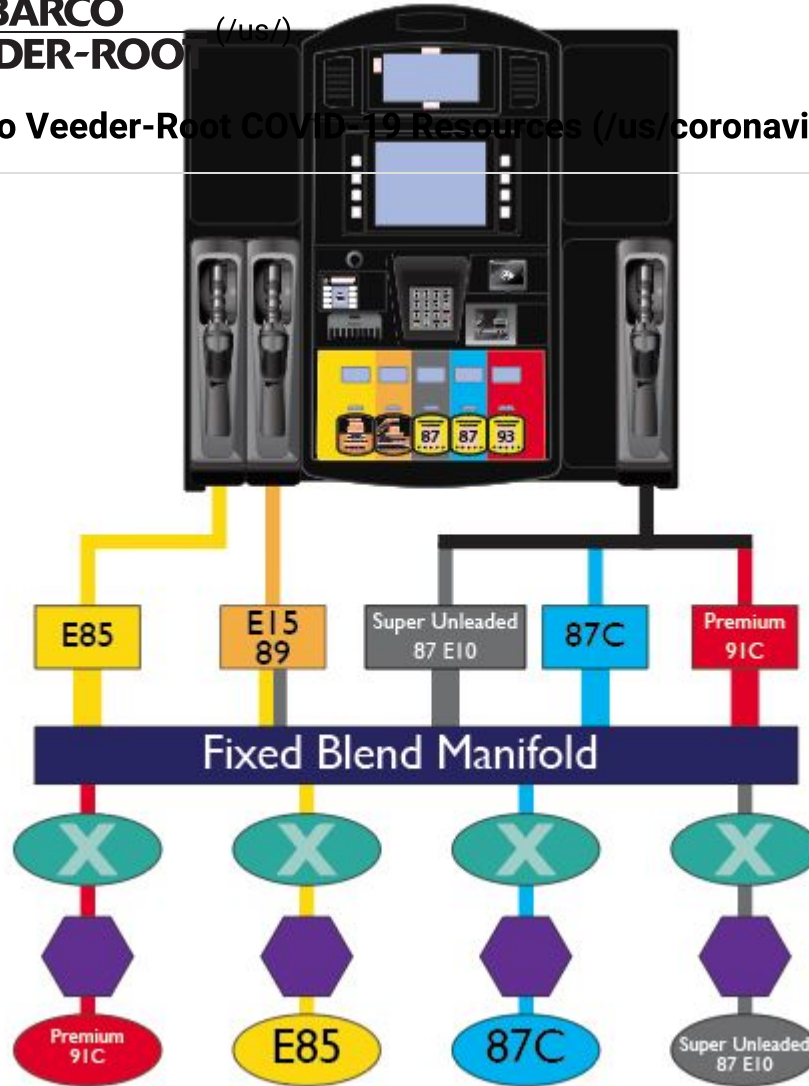

## **Gilbarco Veeder-Root COVID-19 Resources (/us/coronavirus-covid-19-resources-c-stores-and-gas-stations)**

 Underground Storage Tanks

 Hoses

[Gilbarco Veeder-Root COVID-19 Resources \(/us/coronavirus-covid-19-resources-c-stores-and-gas-stations\)](#)